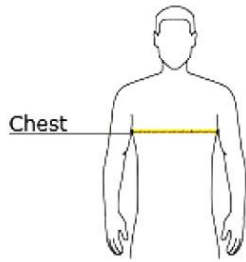

# 2017 Fire Ant Frolic T-shirt Design & Size Info

Below is a mockup of the final version.  
100% cotton. Crew neck.

Men's sizes only. Please see size chart below for more accurate details.

Please email [faf@taada.us](mailto:faf@taada.us) for more information.

## HOW TO MEASURE

### CHEST

With arms down at sides, measure around the upper body, under arms and over the fullest part of the chest.

## SIZE CHART

	S	M	L	XL	2XL
Chest	35-37	38-40	41-43	44-46	47-49